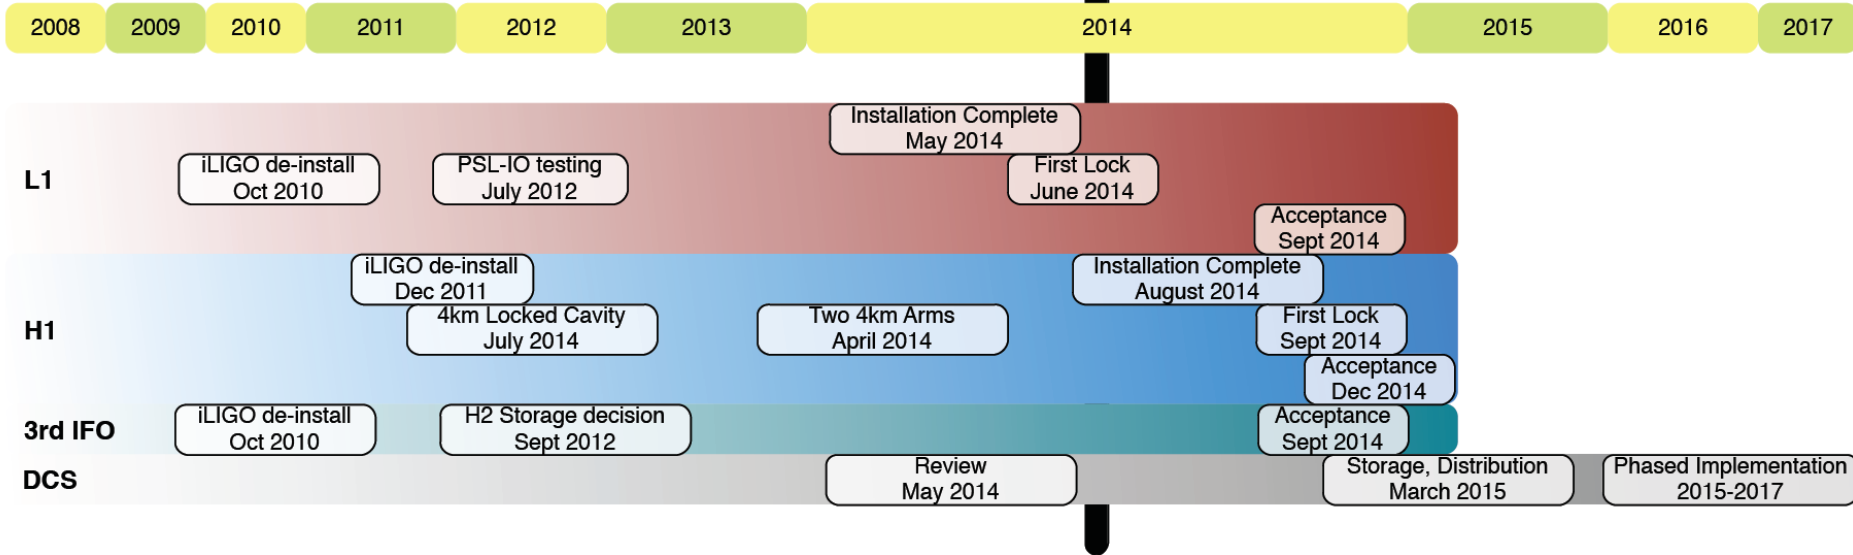

# Advanced LIGO Schedule

Project Start  
April 2008

System Acceptance  
March 2015

DCS = Data and Computing Systems